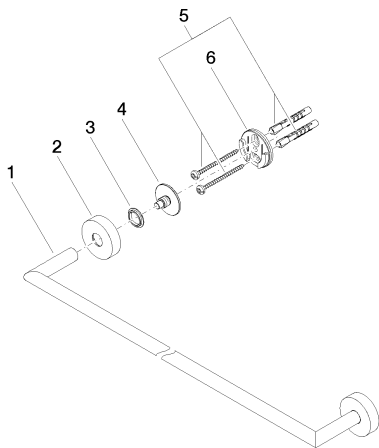

Shower - Tara.Logic
Towel bar - polished chrome
Article number: 83 080 979-00

- Center to center 31-1/2"
- Width 33-1/8"
- Height 1-5/8"
- Flange diameter 1-5/8"
- 2-1/2" Projection

polished chrome

Dimensional drawing

All dimensions in mm / inch = mm x 0,0394

Shower - Tara.Logic

Towel bar - polished chrome

Article number: 83 080 979-00

Shower - Tara.Logic
Towel bar - polished chrome
Article number: 83 080 979-00

Other surface finishes

Spare parts list

| Number | Item Number | Designation | Number of units |
|--------|--------------------|------------------------------|-----------------|
| 1 | 05 28 22 623 00-00 | Holder - polished chrome | 1 |
| 2 | 08 27 97 500-00 | Escutcheon - polished chrome | 2 |
| 3 | 08 30 11 516 90 | Ring - | 2 |
| 4 | 08 17 97 560 90 | Holder - | 2 |
| 5 | 05 30 31 025 00 90 | Mounting bracket - | 2 |
| 6 | 08 17 97 501 07 | Holder - | 2 |